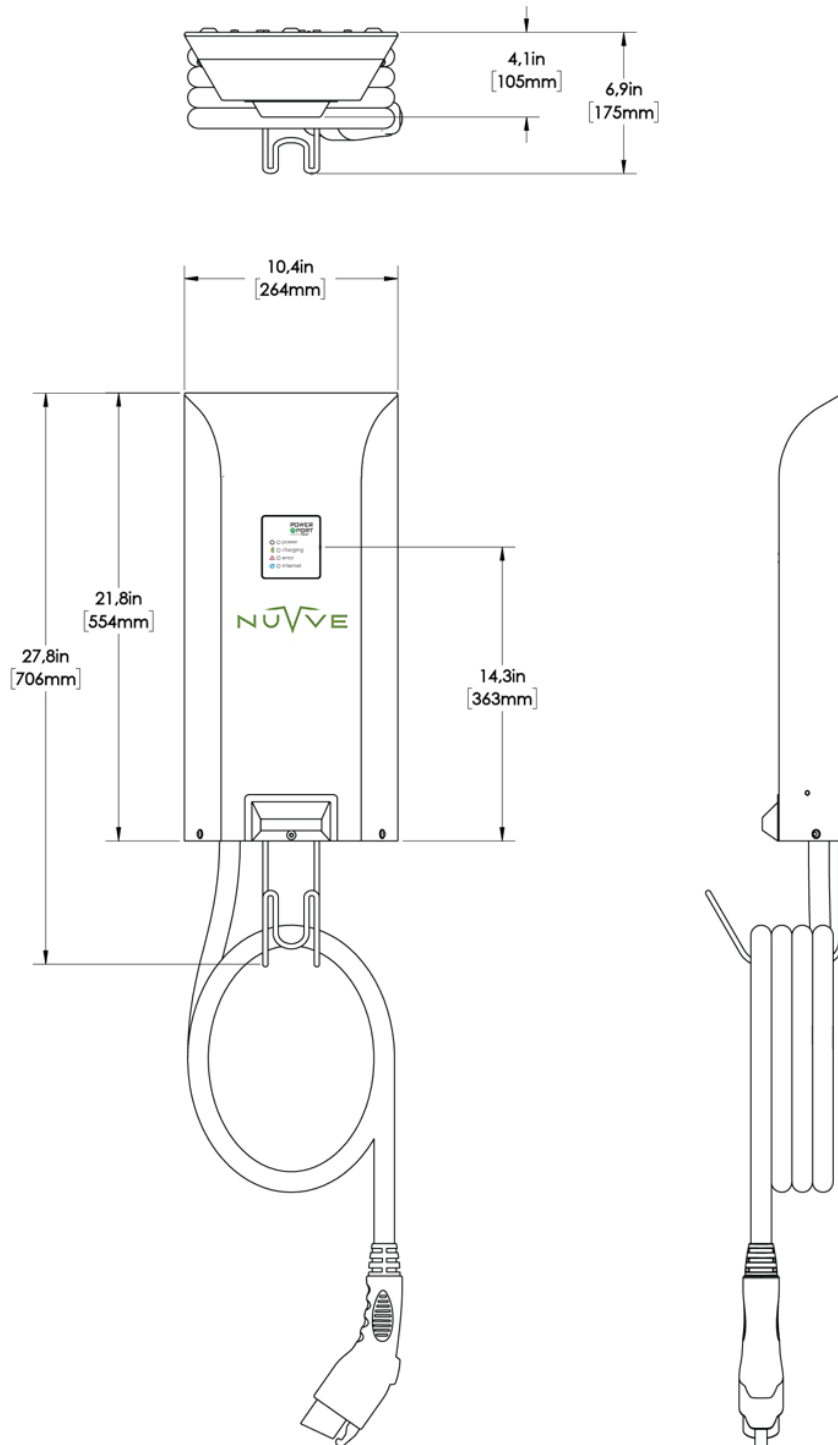

CONTACT US

Nuvve Corporation
2468 Historic Decatur Rd, Ste 200
San Diego, California, USA
EVSE@nuvve.com

All product specifications are subject to change. Please contact Nuvve for updated information.